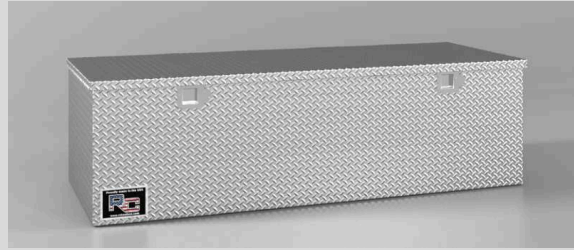

Chest Boxes

Standard Powder Coat is Textured Black
Gloss Black, No Up Charge, But Must Specify
Steel Boxes: $35.00 for White Powder Coat

**G-Series
Chest Box**

Not eligible for combined quantity breaks.

G SERIES CHEST STYLE BOXES				Open-Back-Flat design, continuous stainless steel hinge, gas props. Risers available to allow for storage of long items under the box. Lid is 1.0" larger than OD				
Size (LxHxD)	Wt.	Part Number	Suggested List	Price Break				
				1	2 - 4	5 - 10	11+	
Steel Powder Coated Granite Black								
45"x18"x20"	110	GM451820.S	$977.10	$723.78	$690.88	$656.87	$627.67	
60"x18"x20"	137	GM601820.S	$1,104.41	$818.08	$780.89	$748.98	$715.69	
36"x18"x24"	101	GM361824.S	$902.89	$668.81	$638.41	$597.95	$571.38	
45"x18"x24"	121	GM451824.S	$1,017.36	$753.60	$719.35	$686.00	$655.51	
60"x18"x24"	154	GM601824.S	$1,157.31	$857.27	$818.30	$787.26	$752.27	
.125 Diamond Bright Aluminum								
45"x18"x20"	51	GU451820.U	$1,277.80	$946.52	$903.50	$874.43	$835.57	
60"x18"x20"	65	GU601820.U	$1,461.50	$1,082.59	$1,033.38	$1,007.33	$962.56	
36"x18"x24"	48	GU361824.U	$1,143.92	$847.35	$808.83	$777.57	$743.01	
45"x18"x24"	57	GU451824.U	$1,354.44	$1,003.29	$957.68	$929.88	$888.55	
60"x18"x24"	73	GU601824.U	$1,564.65	$1,159.00	$1,106.32	$1,081.97	$1,033.88	
G Series In-Bed Boxes (These boxes include risers and trays)								
Steel In-Bed Box		.RC	$321.84	$238.40				
Aluminum In-Bed Box		.RC	$508.97	$377.02				

Tongue Boxes

Standard Powder Coat is Textured Black
Gloss Black, No Up Charge, But Must Specify
Steel Boxes: $35.00 for White Powder Coat