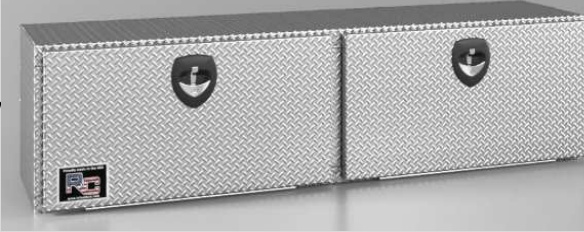

Top Boxes - M Series

Standard Powder Coat is Textured Black
Gloss Black, No Up Charge, But Must Specify
Steel Boxes: $35.00 for White Powder Coat

M-Series
Top of Truck Box

M SERIES TOP BOXES Pan formed door, continuous stainless steel hinge, automotive bulb seal, heavy duty chains, and Anchor Compression Latch.

	Size (LxHxD)	Wt.	Part Number	Suggested List	Price Break				
					1-9	10-24	25-49	50-100	
Powder Coating Aluminum boxes & Mounting brackets pg 26									
XXL Top Boxes - Steel Powder Coated Granite Black									
*	72"x24"x16"	205	MM722416.S	$1,121.91	$831.05	$803.83	$768.88	$747.23	
*	84"x24"x16"	226	MM842416.S	$1,244.39	$921.77	$894.56	$855.67	$831.56	
*	90"x24"x16"	236	MM902416.S	$1,290.70	$956.08	$928.86	$888.48	$863.45	
*	96"x24"x16"	247	MM962416.S	$1,334.39	$988.44	$961.21	$919.42	$893.52	
XXL Top Boxes - .125 Diamond Bright Aluminum									
*	72"x24"x16"	113	MU722416.U	$1,559.96	$1,155.52	$1,127.09	$1,086.55	$1,048.82	
*	84"x24"x16"	126	MU842416.U	$1,743.41	$1,291.42	$1,263.01	$1,217.58	$1,175.31	
*	90"x24"x16"	133	MU902416.U	$1,824.15	$1,351.22	$1,322.79	$1,275.21	$1,230.93	
*	96"x24"x16"	138	MU962416.U	$1,902.25	$1,409.07	$1,380.63	$1,330.96	$1,284.75	
XXL Top Boxes - .125 Smooth Aluminum (Mill Finish)									
*	72"x24"x16"	113	MX722416.X	$1,398.34	$1,035.81	$1,007.37	$971.14	$937.42	
*	84"x24"x16"	126	MX842416.X	$1,559.07	$1,154.87	$1,126.46	$1,085.94	$1,048.24	
*	90"x24"x16"	133	MX902416.X	$1,628.50	$1,206.30	$1,177.87	$1,135.50	$1,096.07	
*	96"x24"x16"	138	MX962416.X	$1,695.22	$1,255.72	$1,227.27	$1,183.12	$1,142.04	

Top Boxes -- Z Series

Standard Powder Coat is Textured Black
Gloss Black, No Up Charge, But Must Specify
Steel Boxes: $35.00 for White Powder Coat