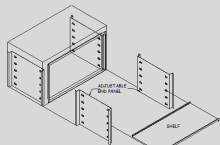

Shelf Kits

SNAP IN ADJUSTABLE TRAY

Pricing is below